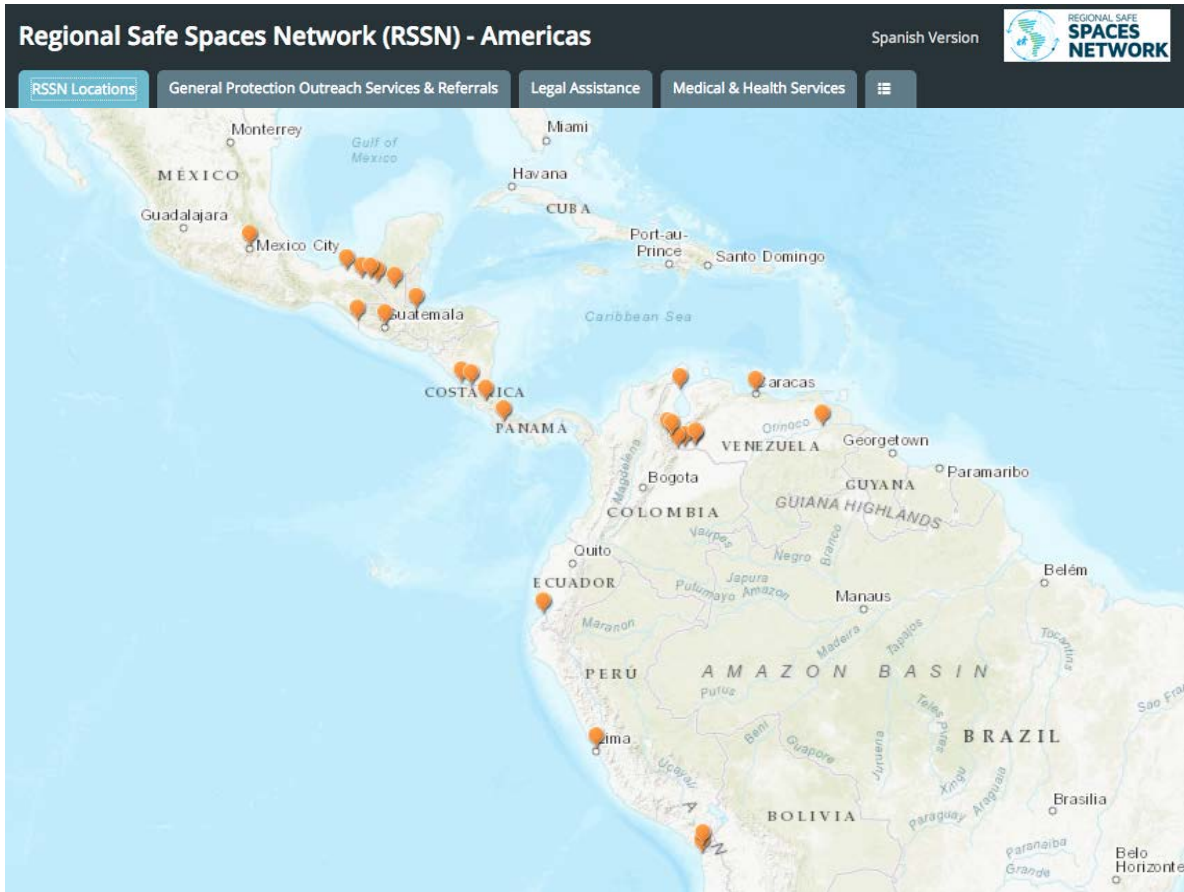

TOOL: REGIONAL SAFE SPACES NETWORK ONLINE MAP

To access the online map, please visit: <https://arcg.is/0TvXnn>

A version in Spanish is also available: click the hyperlink in the upper-right corner on the site "Spanish Version".